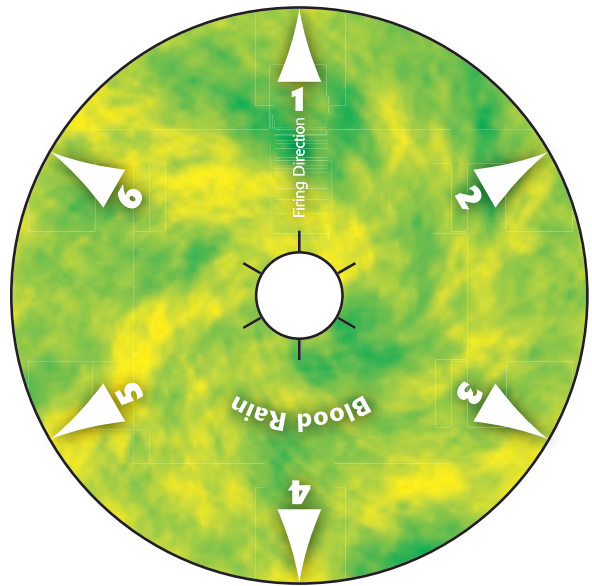

SKARRE, QUEEN OF THE BROKEN COAST - Templates

1379

Graphics by: Dan "YoungWolf7" Smith

Made with MAC