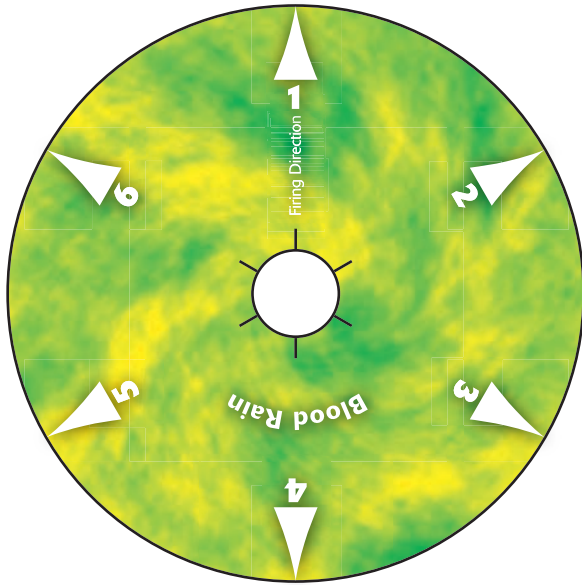

SKARRE, QUEEN OF THE BROKEN COAST - Templates

1379

Graphics by: Dan "YoungWolf7" Smith

Made with MAC