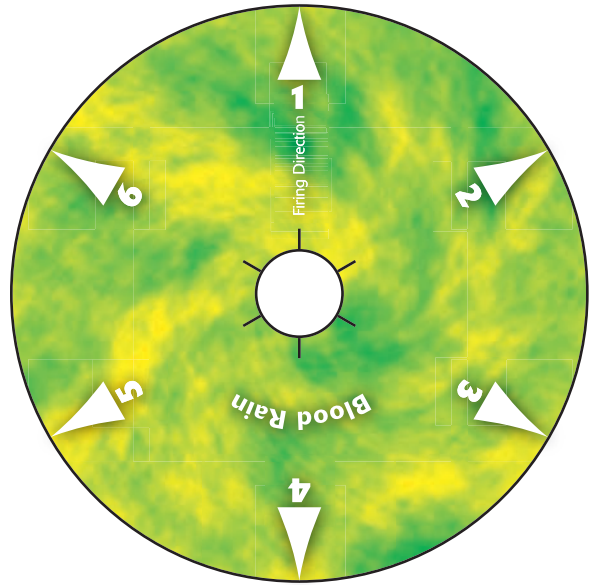

SKARRE, QUEEN OF THE BROKEN COAST - Templates

1379

Graphics by: Dan "YoungWolf7" Smith

Made with MAC