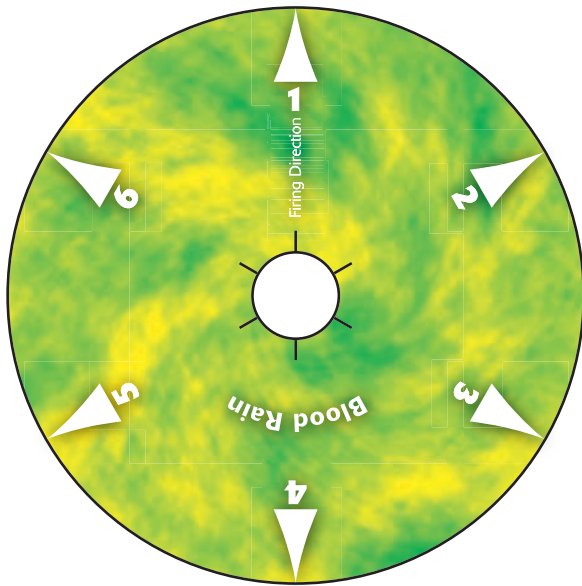

SKARRE, QUEEN OF THE BROKEN COAST - Templates

1379

Graphics by: Dan "YoungWolf7" Smith

Made with MAC